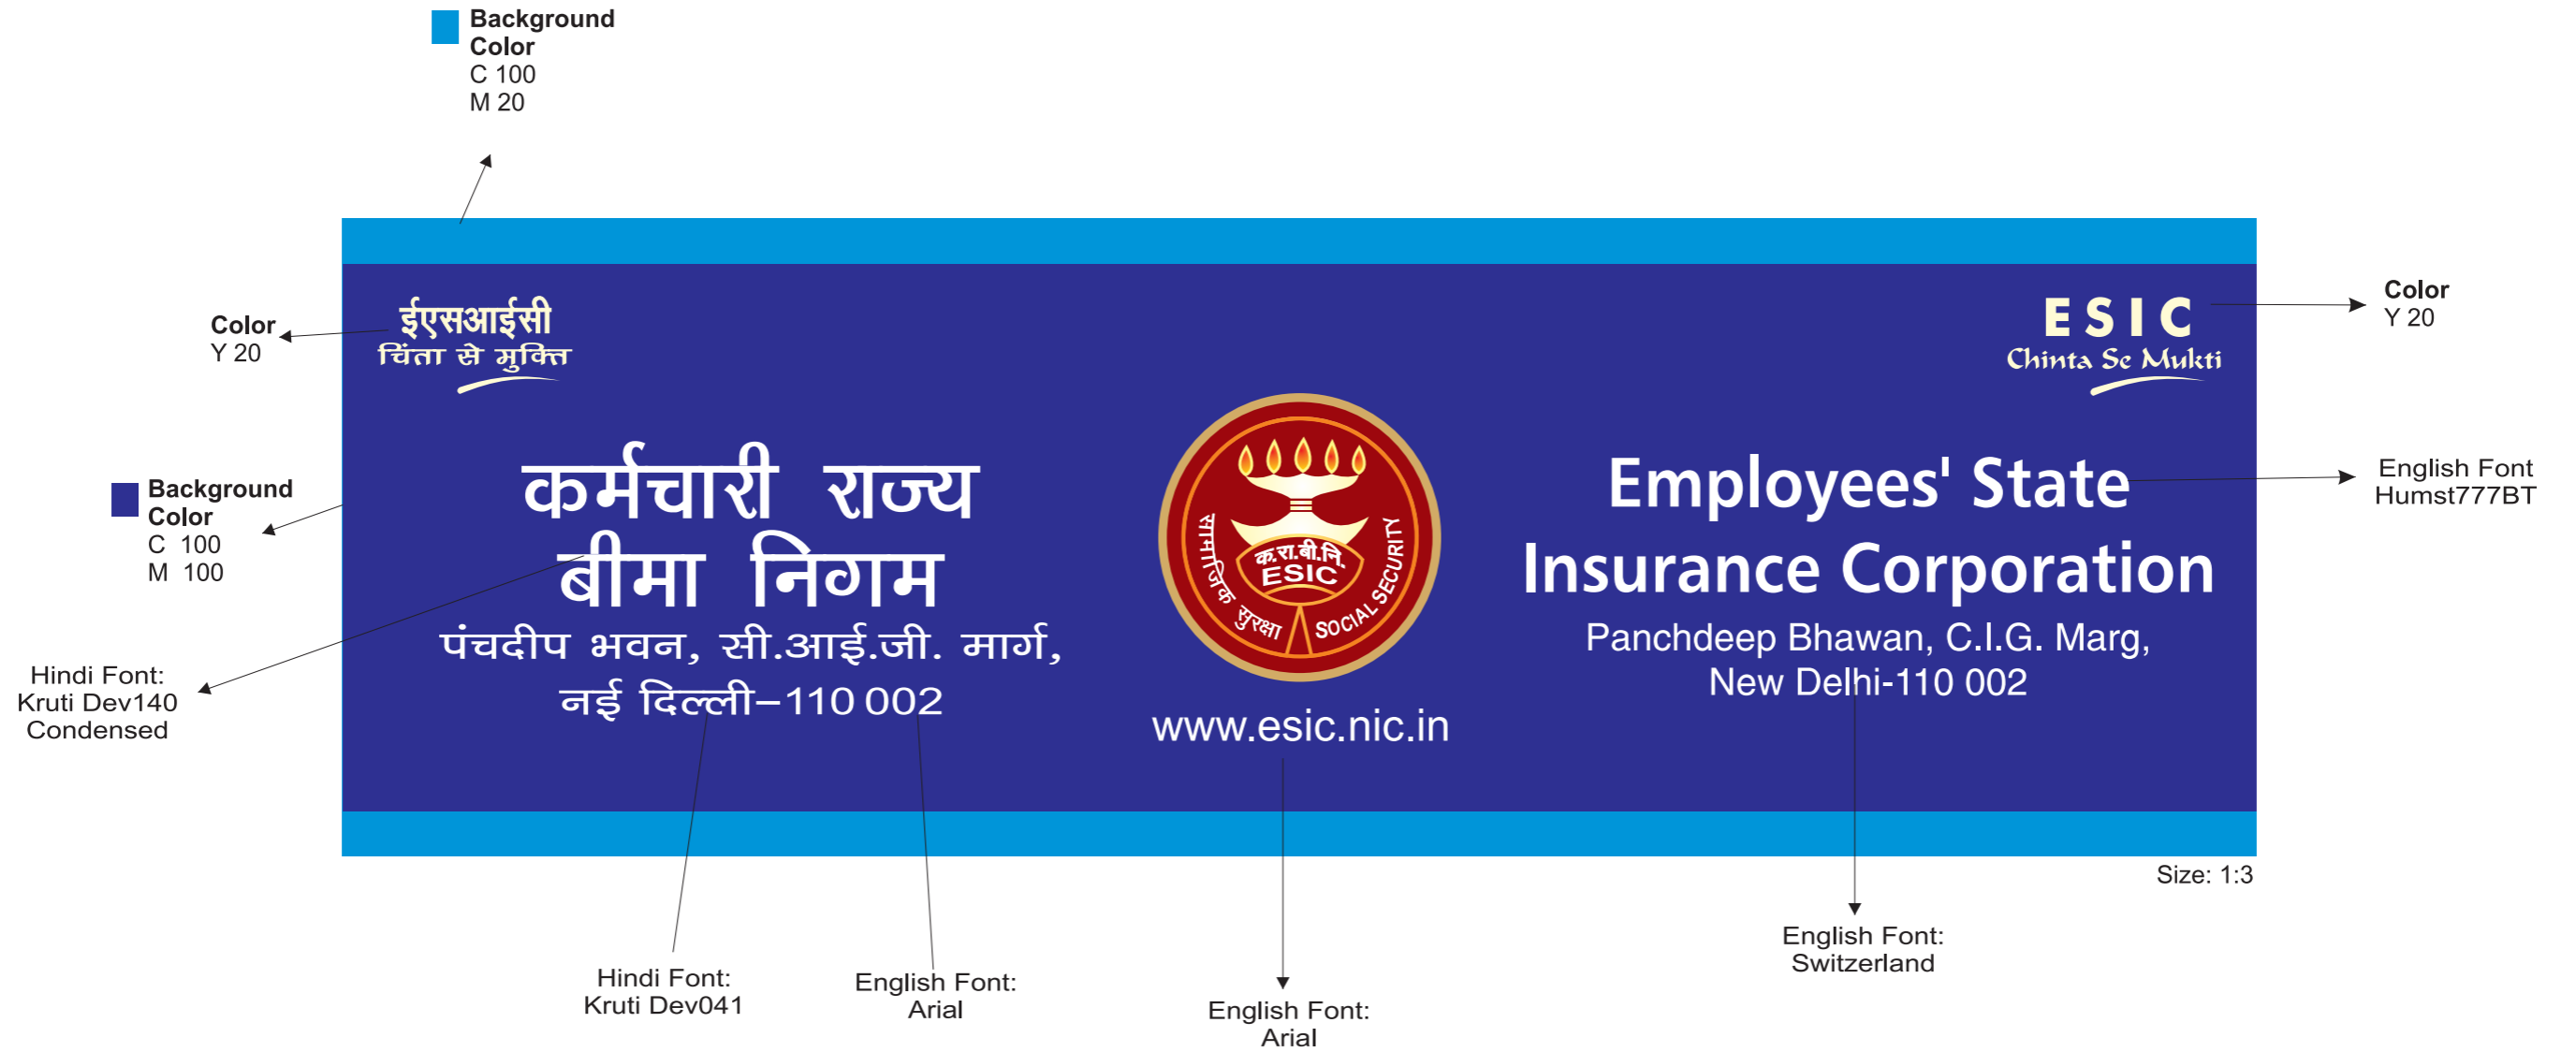

Logo Specification

COLOUR SCHEME

Sign Board

Direction Panel

Background Color
C 100
M 20

Color
Y 20

Background Color
C 100
M 100

Hindi Font:
Kruti Dev140
Condensed

Size: 1:3

Direction Panel banner with Hindi and English text, ESIC logo, and address boxes.