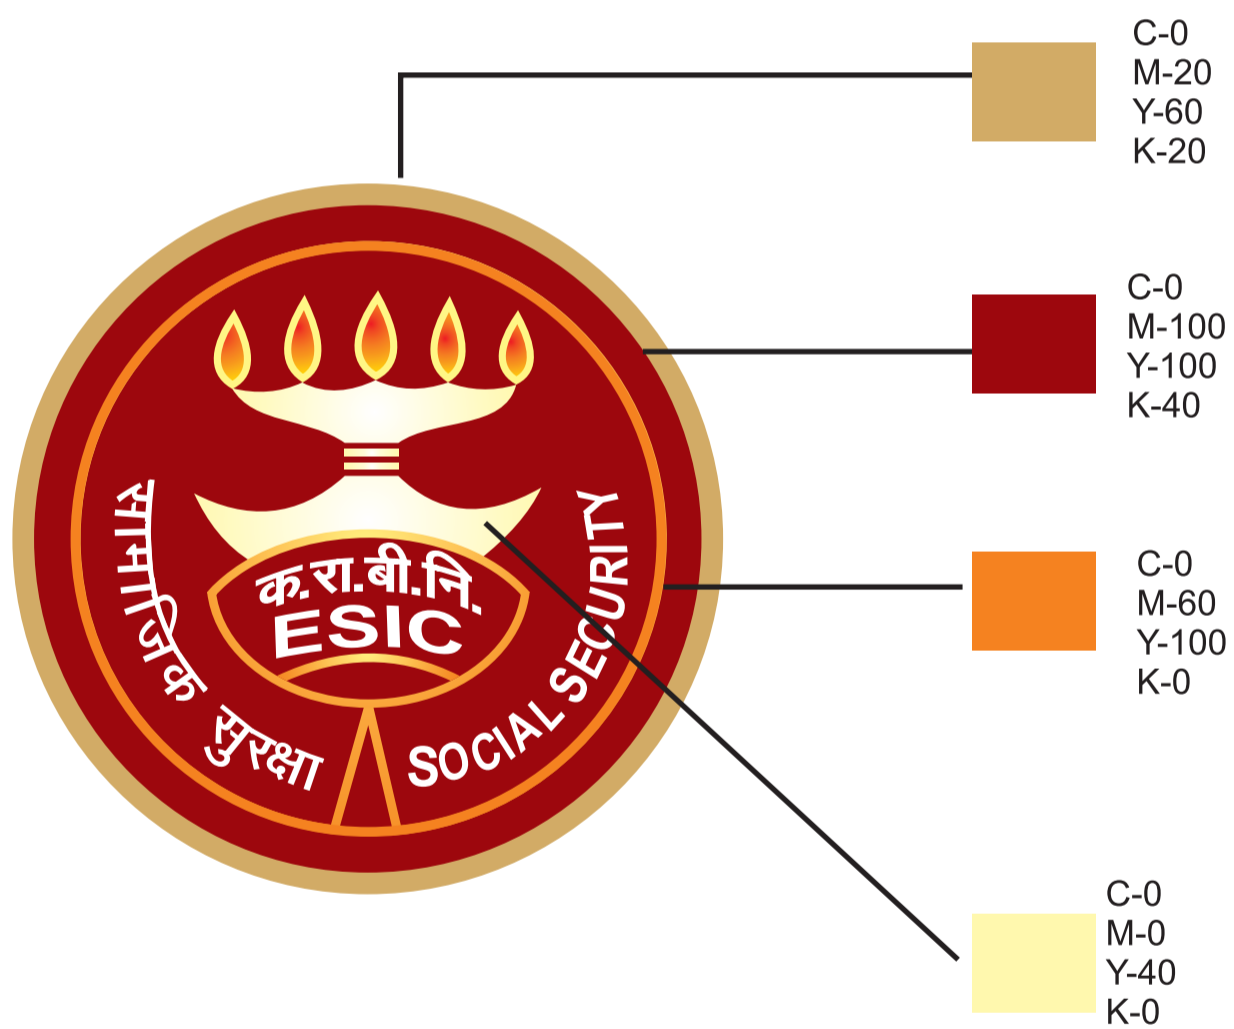

Logo Specification

COLOUR SCHEME

Sign Board

Direction Panel

Background Color
C 100
M 20

Color
Y 20

Background Color
C 100
M 100

Hindi Font:
Kruti Dev140
Condensed

Size: 1:3

Direction Panel banner with Hindi and English text, ESIC logo, and address boxes.